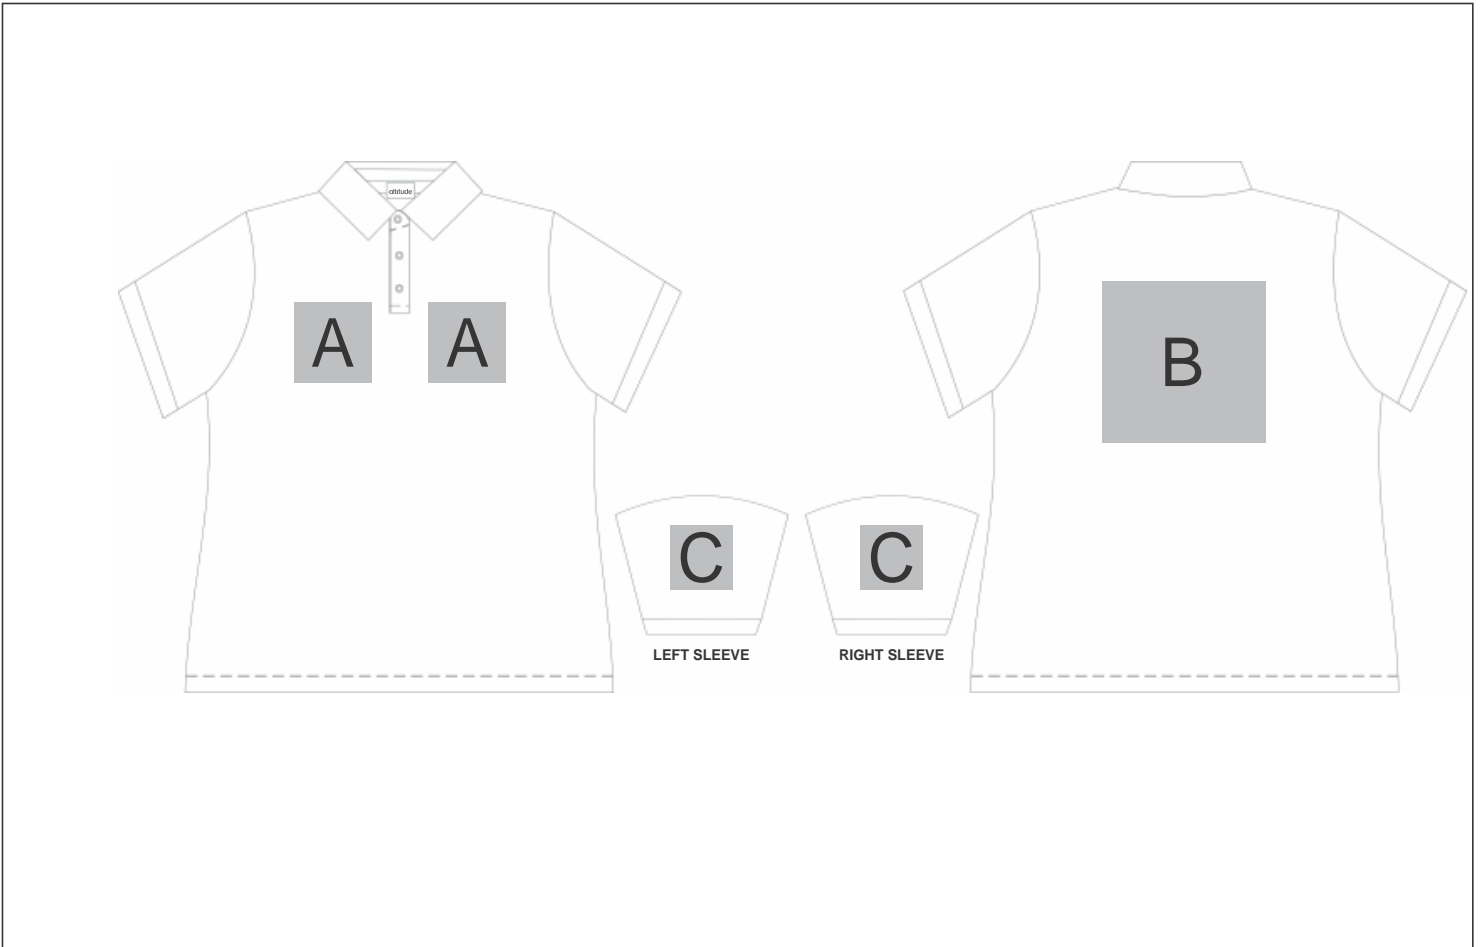

GS-AL-278-A

Ladies Aberdeen Golf Shirt

Need to know:

- Includes 1-Position Digital Transfer Clothing A6

-DTC Inclusive Parameters: Left/Right Chest = 100mm x 100mm

Branding Options:

Position	Branding Method (Branding Code)	No. of Colours	Dimension
A	Embroidery (EMB-A)	N/A	100mm wide x 100mm high
A	Screen Print (SA)	1 Colour	100mm wide x 100mm high
A	Digital Transfer Clothing A6 (DTC-A6)	Full Colour	100mm wide x 100mm high
A	Silicone (STP-A)	N/A	30mm wide x 30mm high
A	Silicone (STP-B)	N/A	50mm wide x 50mm high
A	Silicone (STP-C)	N/A	80mm wide x 80mm high
B	Embroidery (EMB-A)	N/A	150mm wide x 100mm high

B	Screen Print (SA)	1 Colour	260mm wide x 200mm high
B	Digital Transfer Clothing A6 (DTC-A6)	Full Colour	148mm wide x 105mm high
B	Digital Transfer Clothing A5 (DTC-A5)	Full Colour	210mm wide x 148mm high
B	Silicone (STP-A)	N/A	30mm wide x 30mm high
B	Silicone (STP-B)	N/A	50mm wide x 50mm high
B	Silicone (STP-C)	N/A	80mm wide x 80mm high
B	Screen Print (STP-D)	N/A	120mm wide x 40mm high

C	Embroidery (EMB-A)	N/A	80mm wide x 60mm high
C	Screen Print (SA)	N/A	60mm wide x 60mm high
C	Digital Transfer Clothing A6 (DTC-A6)	Full Colour	80mm wide x 80mm high
C	Silicone (STP-A)	N/A	30mm wide x 30mm high
C	Silicone (STP-B)	N/A	50mm wide x 50mm high